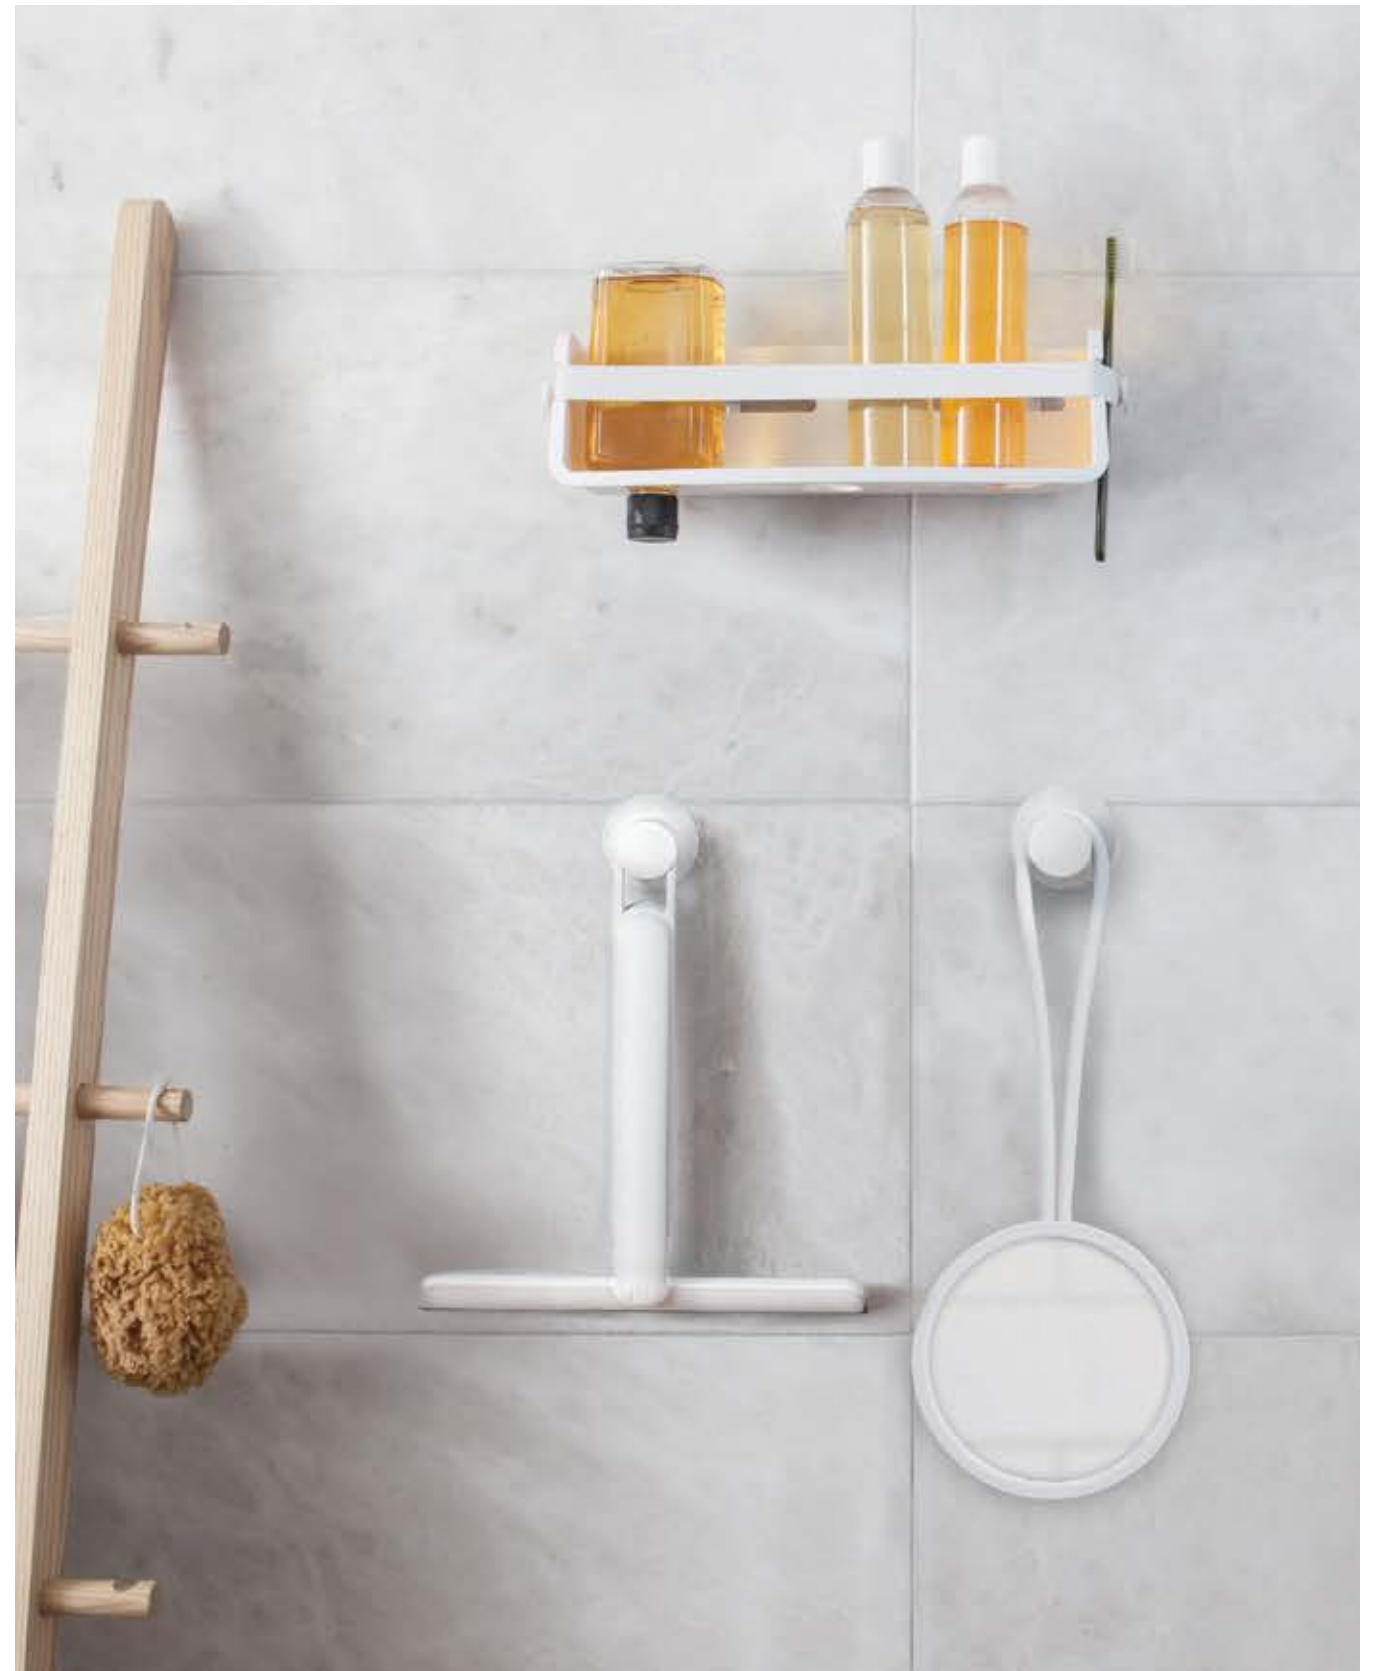

Vines Wall Decor in Spruce - Page 51

Stealth Shelf - Page 45 | Peek Mirror - Page 47 | Cinch Laundry Hamper - Page 58

Top: **Cradle Hooks** - Page 60
Bottom: **Handy Hooks** - Page 60

Hub 37" Mirror in Black - Page 47 | **Sling Shoe Storage** - Page 58 | **Shoe Dry Shoe Drying Mat** - Page 58
Hub Umbrella Stand - Page 32

Holster Dish Rack - Page 64 | Penguin Caddy Soap Pump in Black - Page 67

Limbo Paper Towel Holder with Tray - Page 68

Fanfare Trivet - Page 69

Bottom: Furlo Expanding Utensil Holder - Page 69

Flipside Hand Shower Rail Caddy - Page 72

Hub Ladder in White/Natural - Page 32 | **Flex Gel-Lock™ Bin** - Page 72
Flex Squeegee - Page 73 | **Flex Shower Mirror** - Page 73

Hub 37" Mirror - Page 47 | Junip Bath Collection - Page 76

Junip Waste Can - Page 76