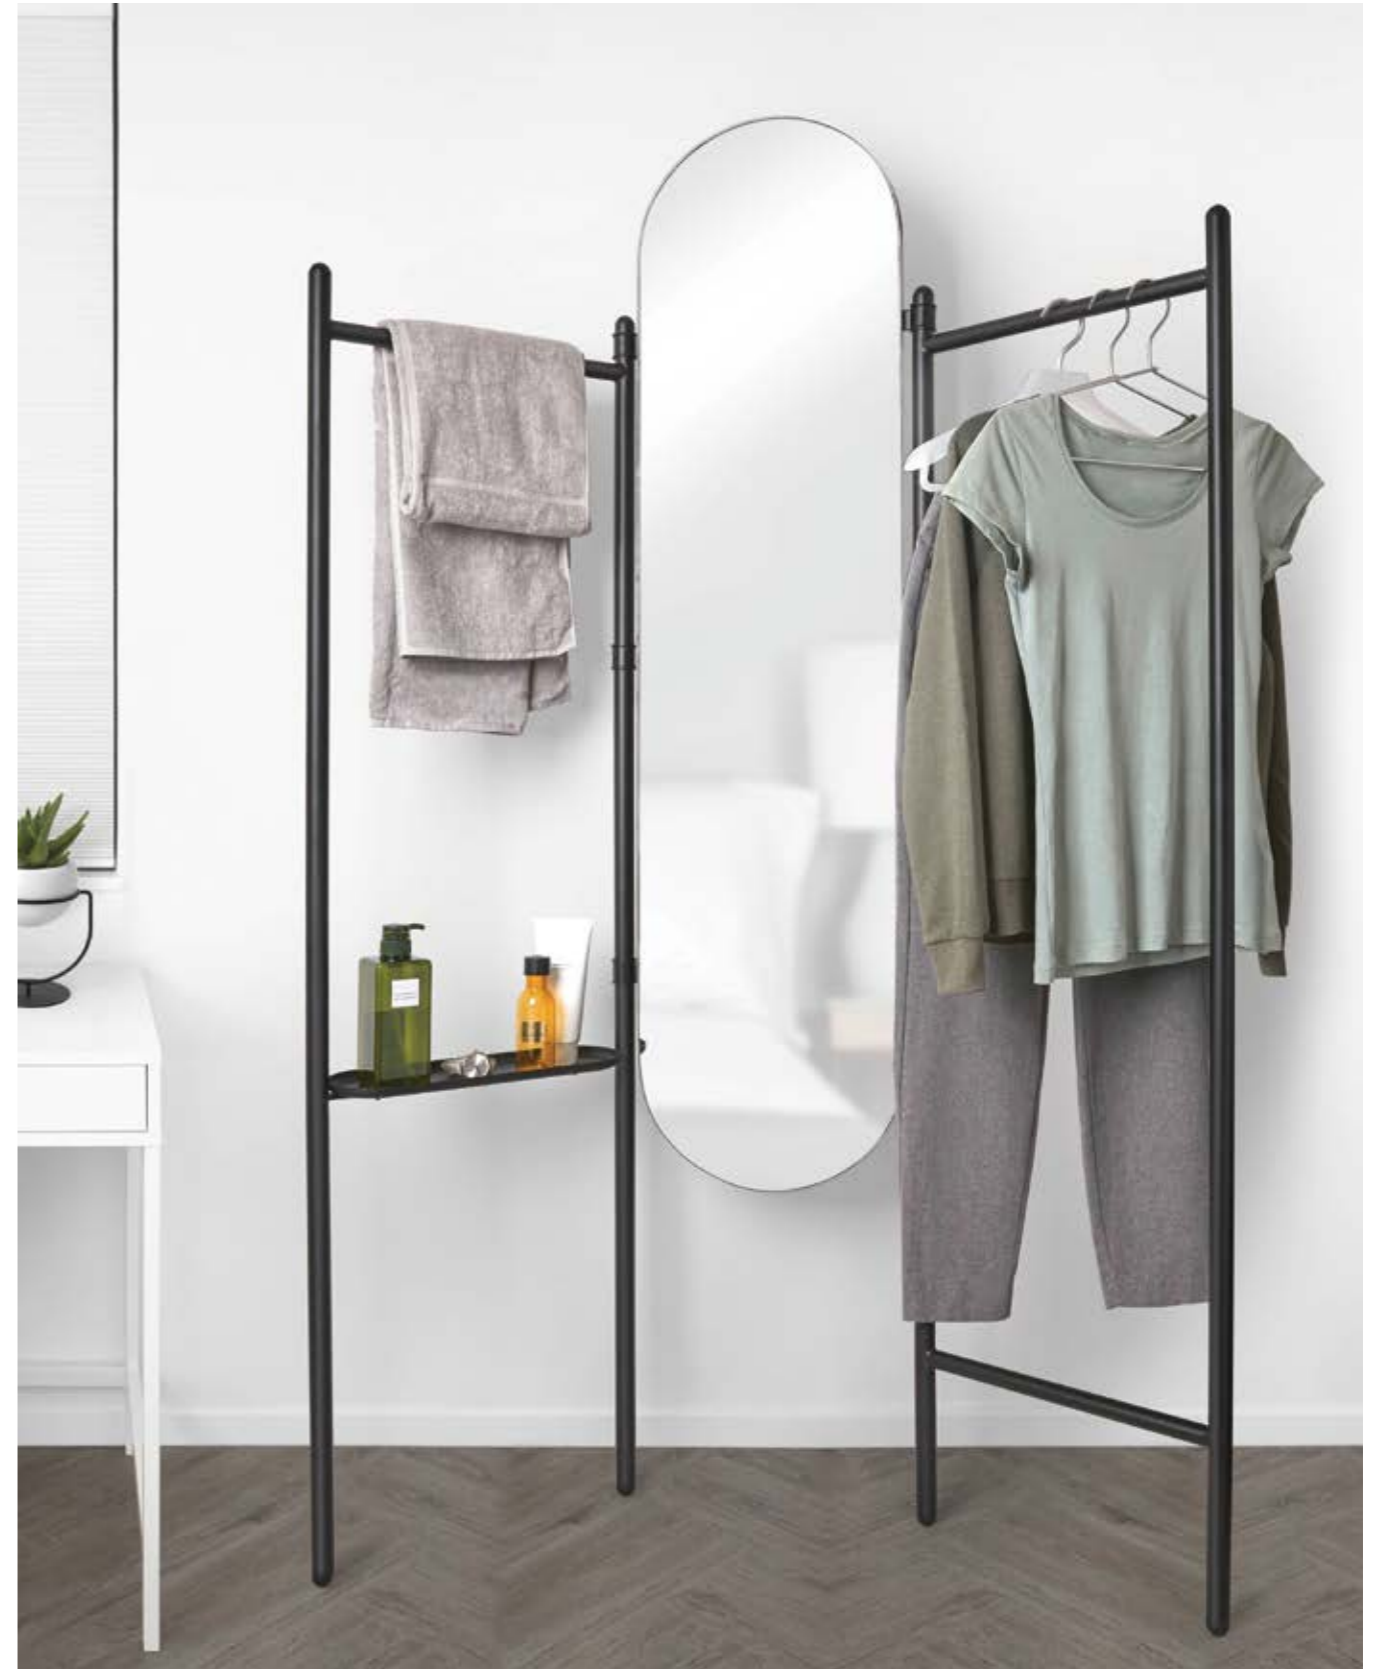

Nesta Planter - Page 46 | Vala Freestanding Valet & Mirror - Page 31