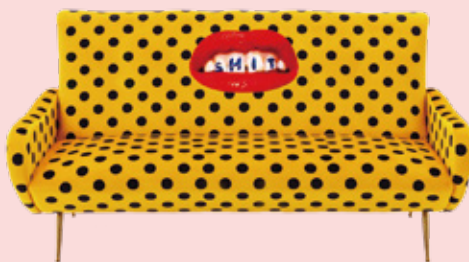

Shit ★

8008215160948

Snakes ★

8008215160924

Sea girl ★

8008215160962

Lipsticks ★

8008215160955

SOFA 3 SEATS: ¥352,000 (税込)

SIZE: cm. 122 x 86 h.42/86 ≈ | 48"x33.8" h.16,5" / 33.8 " ≈

Shit ★

8008215161105

Snakes ★

8008215161099

Lipsticks ★

8008215161112