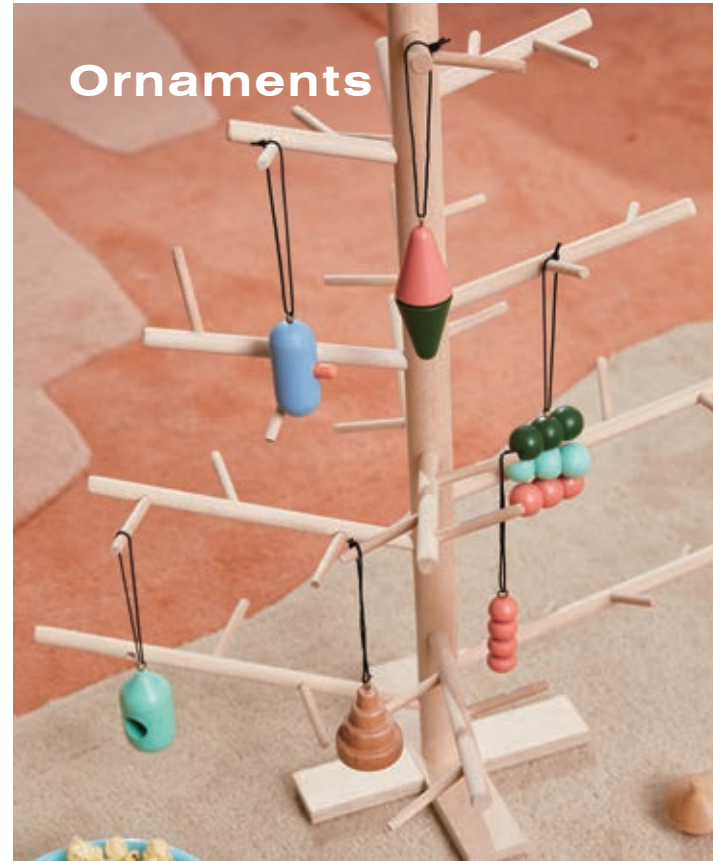

Ornaments

Pat Kim
708389998313
MOQ: 24
¥6,000 (税込)
Various sizes
beech wood, water-based paint

708389997583
MOQ: 2
¥18,000 (税込)
50" x 70"
100% organic cotton, woven

new

Model Three Planter
Amber
Sam Bigio
708389999556
MOQ: 4
¥11,000 (税込)
15.2 x 15.2 x 13.5 cm
glass

new

Model Three Planter
Blue
Sam Bigio
708389999563
MOQ: 4
¥11,000 (税込)
15.2 x 15.2 x 13.5 cm
glass

new

Stacking Planter
Tall, Chrome
Chen Chen & Kai Williams
708389999495
MOQ: 1
¥33,000 (税込)
20.3 x 20.3 x 20.3 cm
terracotta