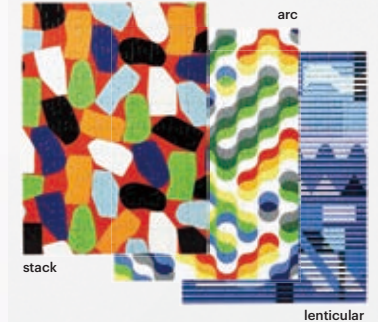

stack

lenticular

Small

bestseller

bestseller

bestseller

Original